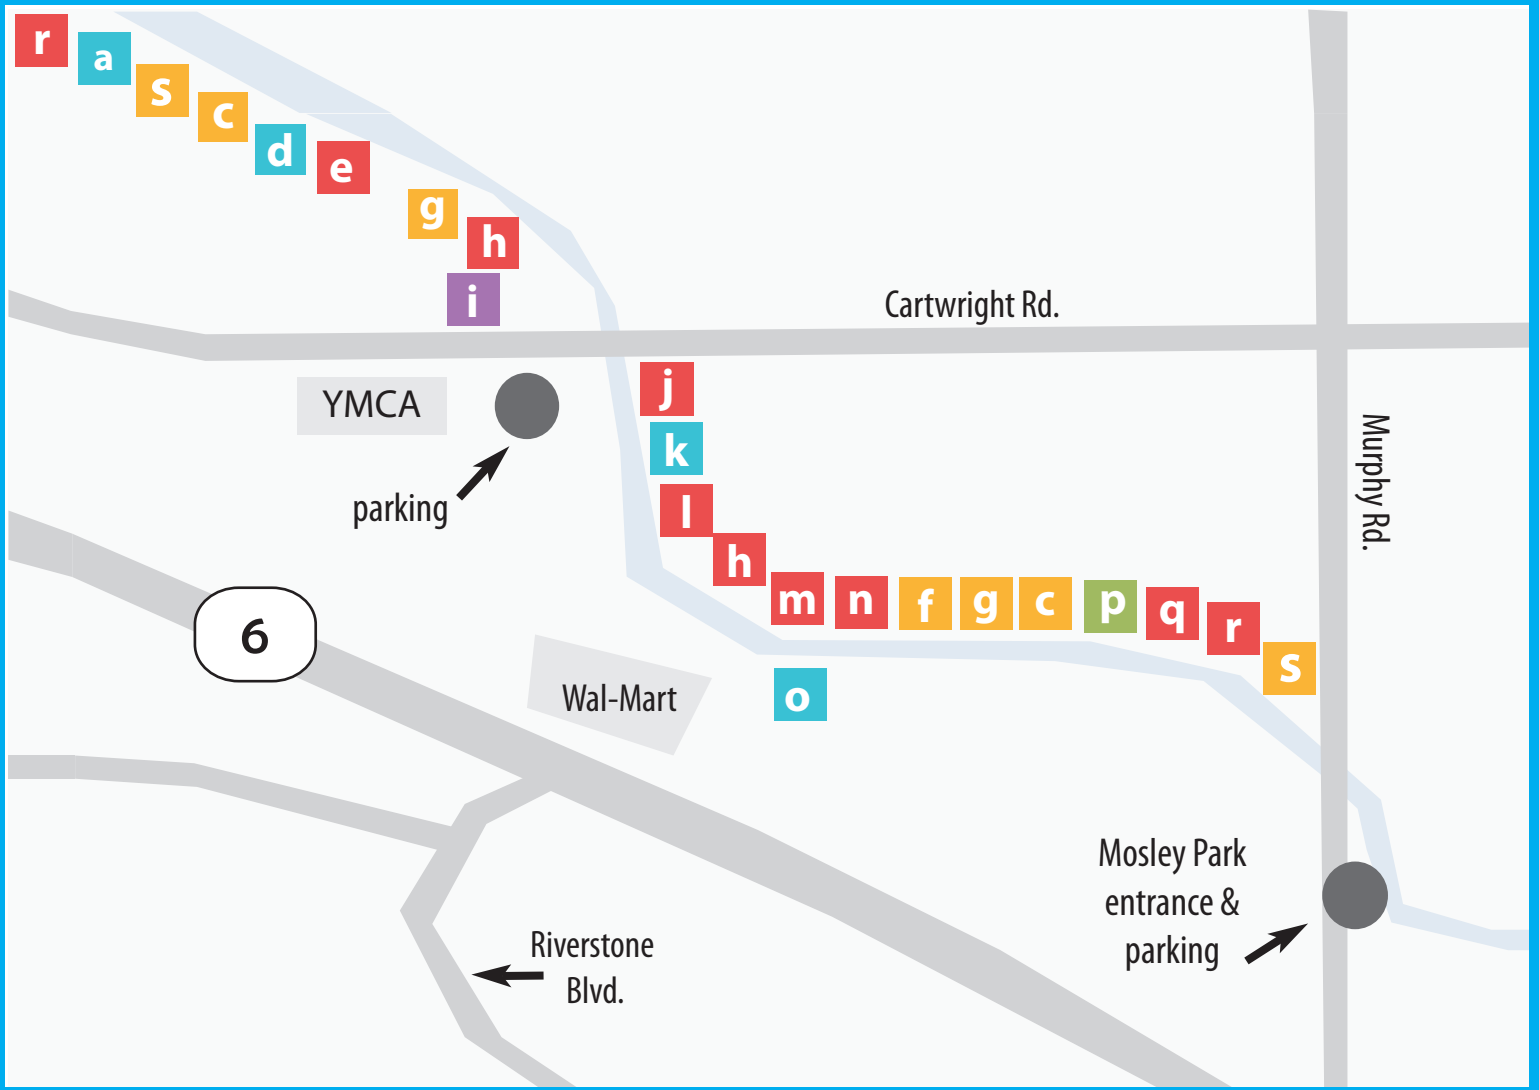

Edible Arbor Trail, Missouri City, seasonal picking guide

Spring

p Mulberry

Year Round

i Plants for Flavor

Summer

c Pomegranate

f Pear

g Fig

s Plum

Fall

e Satsuma

h Pecan

j Olive

l Walnut

m Nut Trees